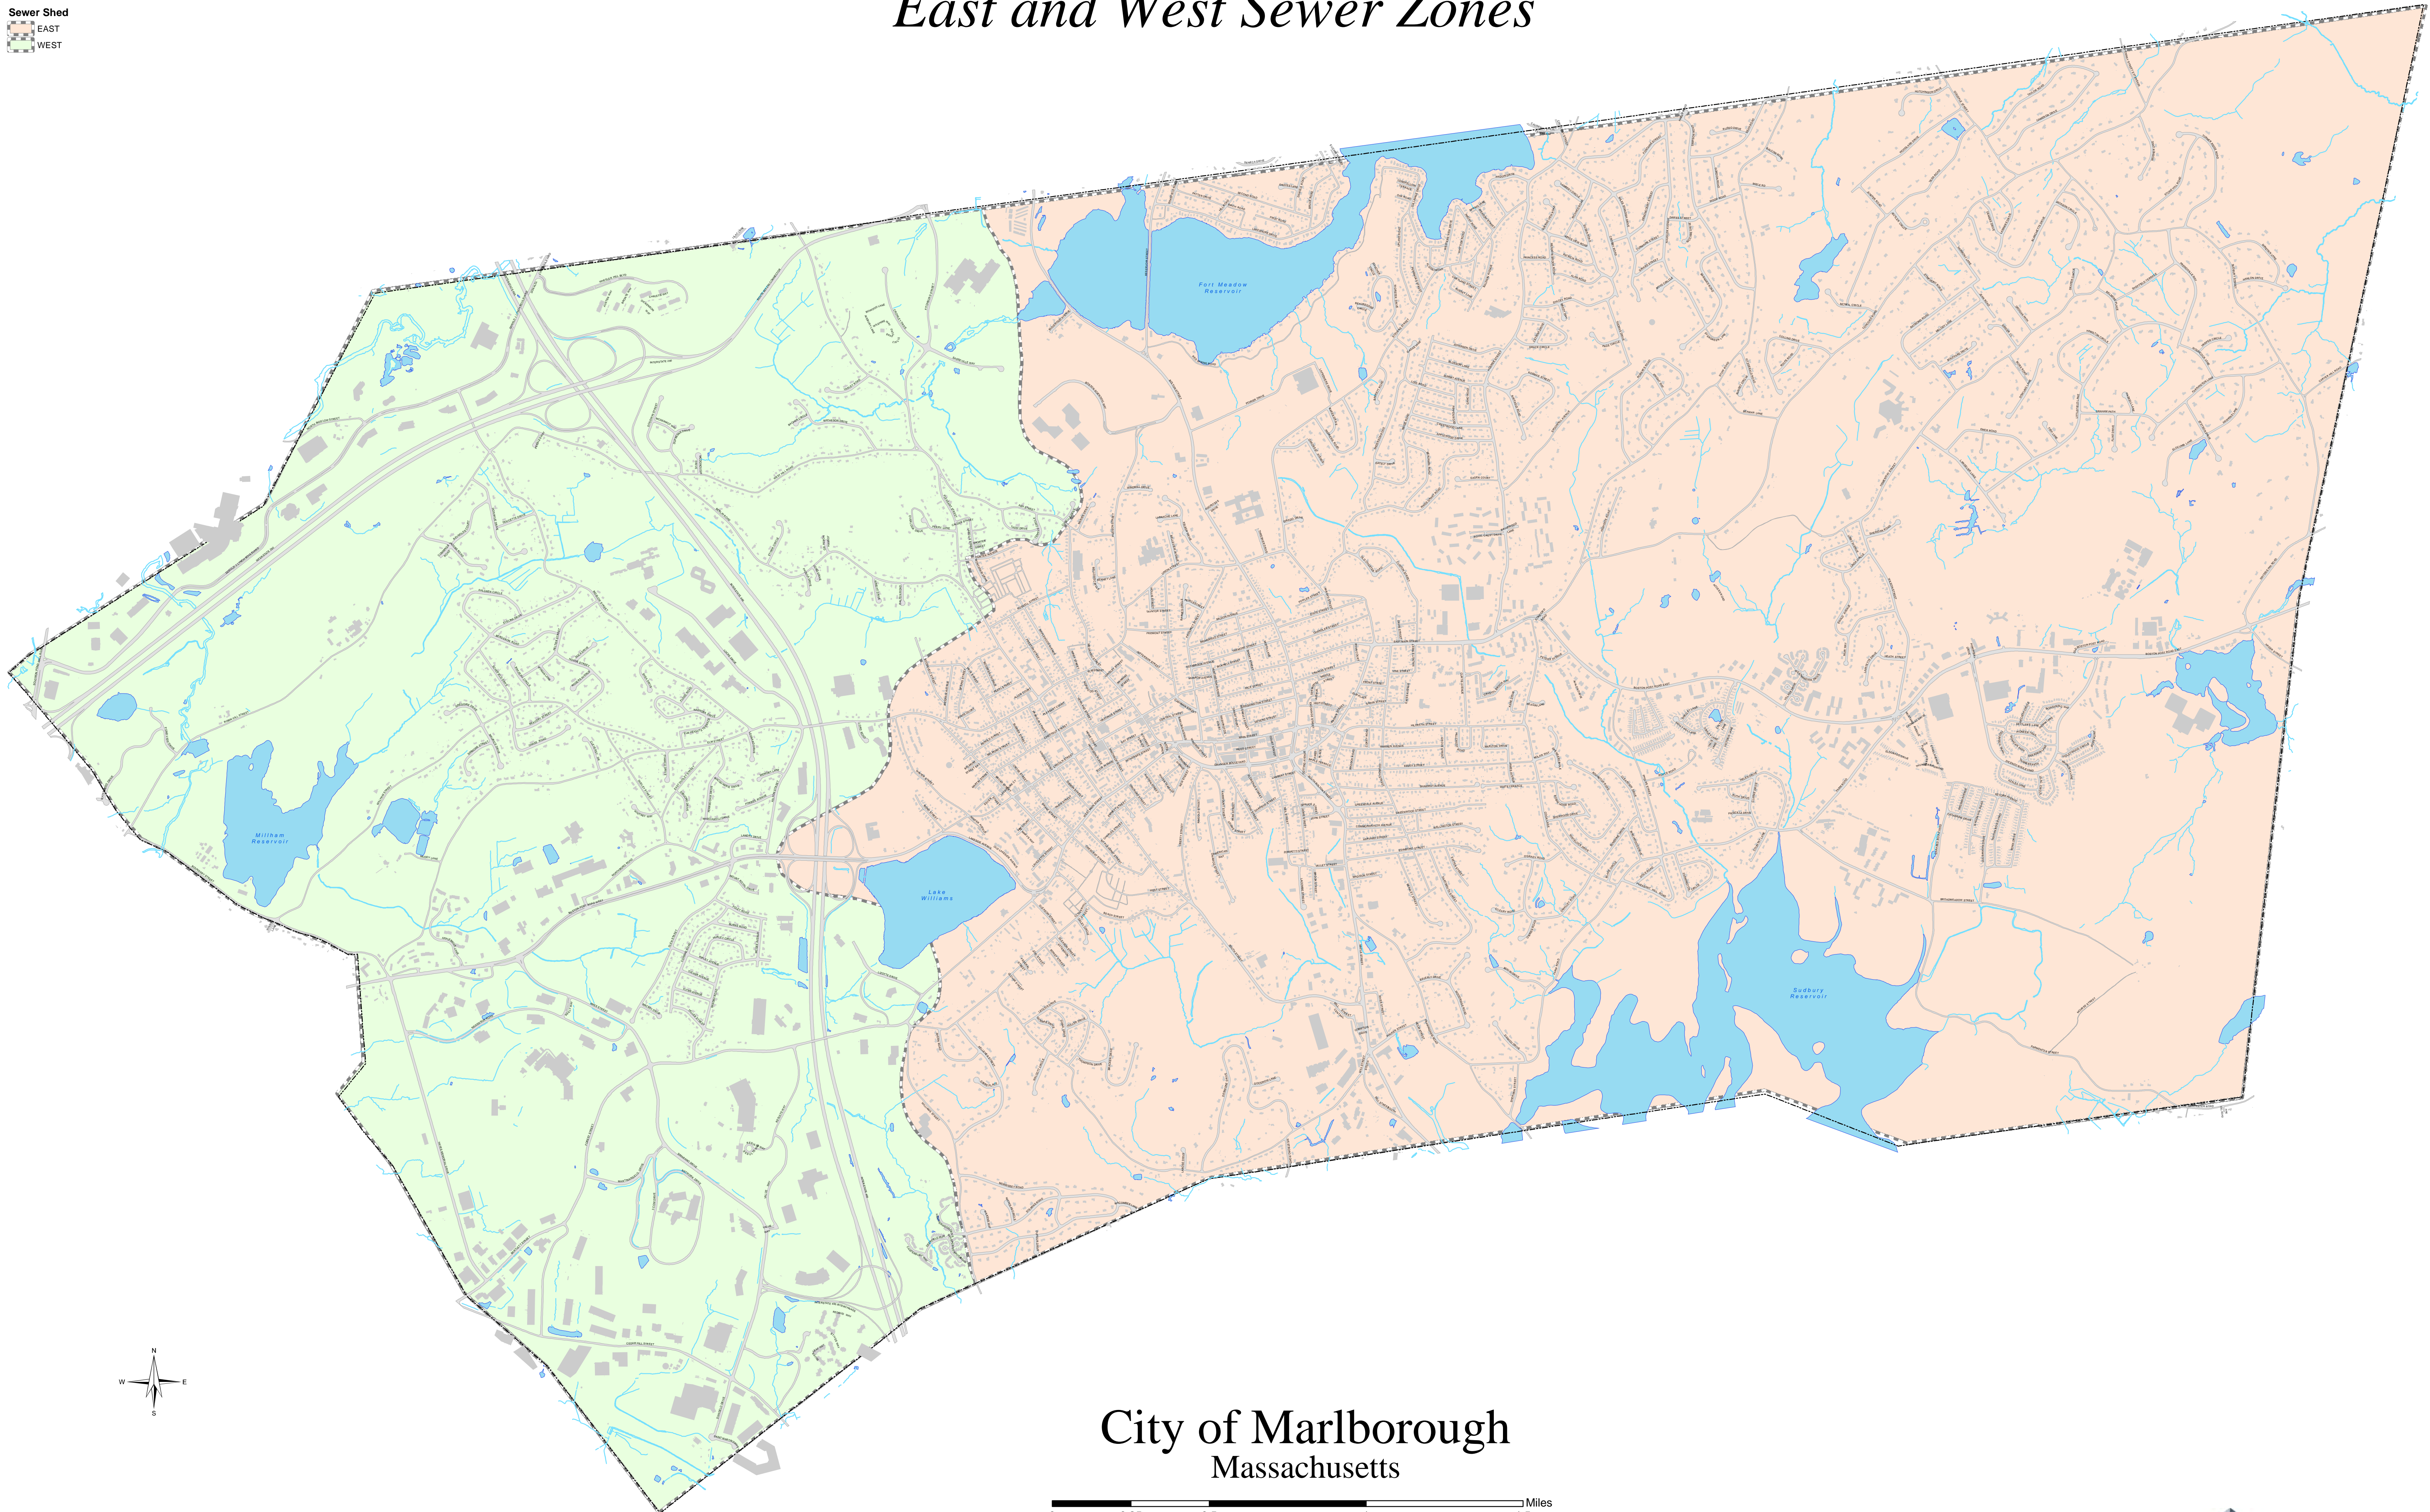

Legend
Treatment Plant Zones
Sewer Shed
EAST
WEST

East and West Sewer Zones

City of Marlborough
Massachusetts